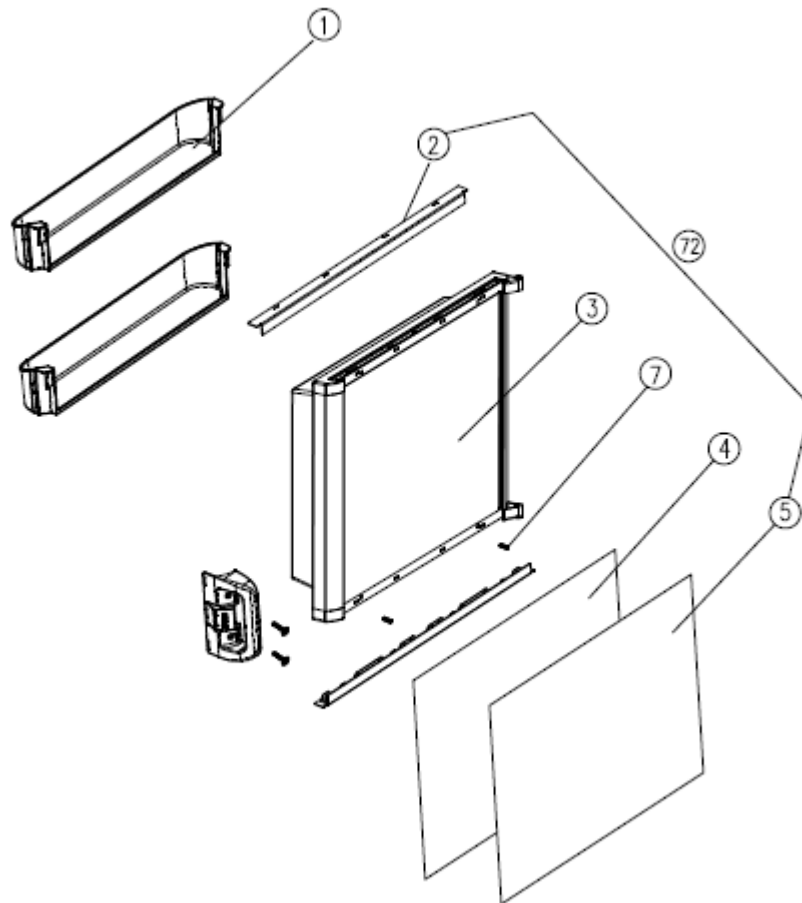

Product Name: RPD218

Item Code: RPD218
SKU: 9105306095
Production: PRO
Release Date: 20/10/14