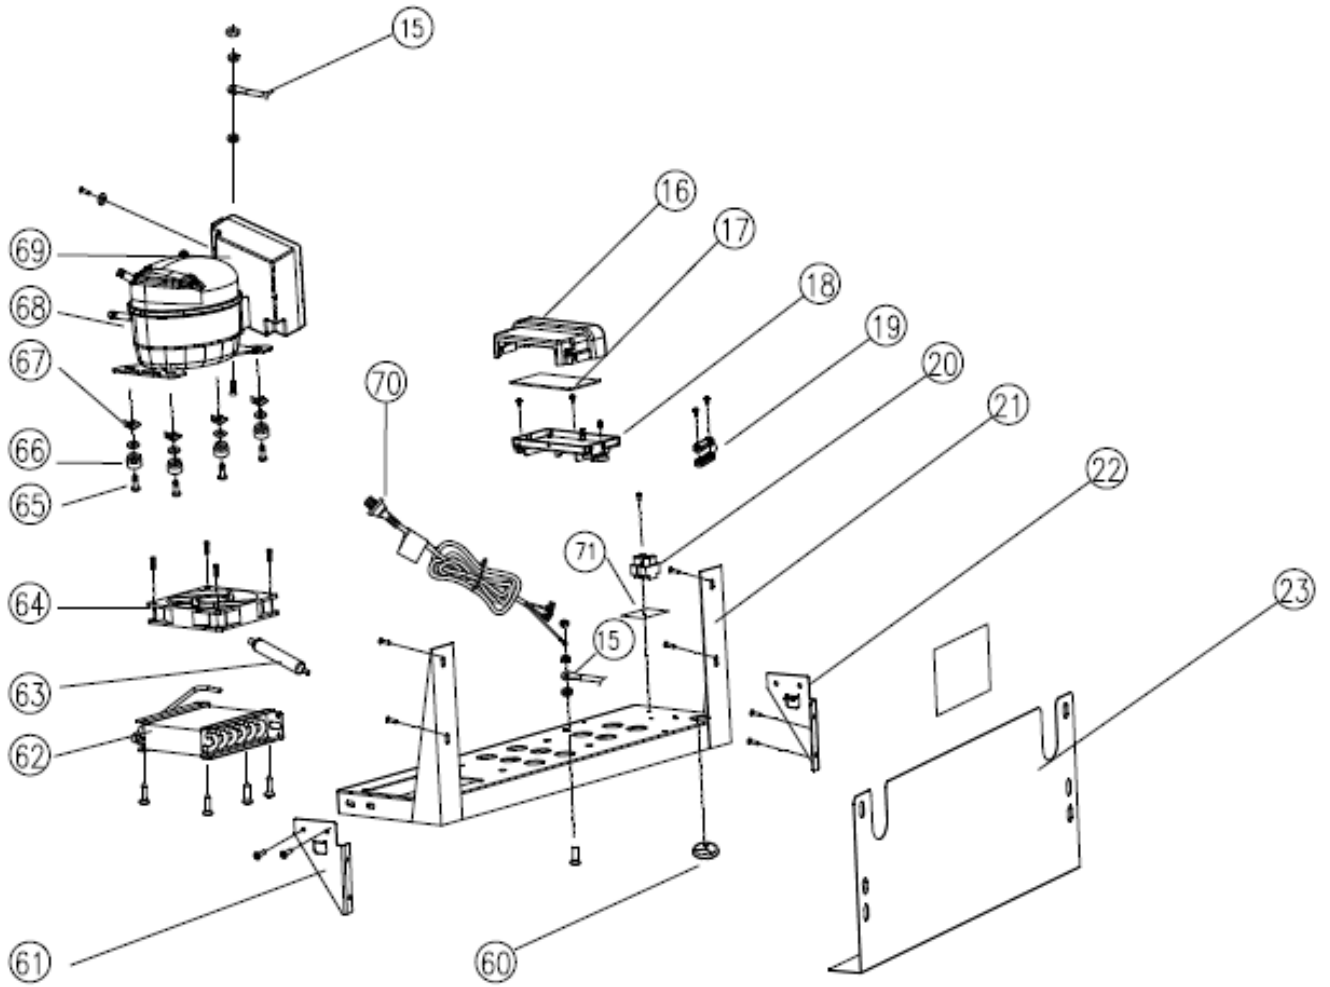

Product Name: RPD218

Item Code: RPD218
SKU: 9105306095
Production: PRO
Release Date: 20/10/14