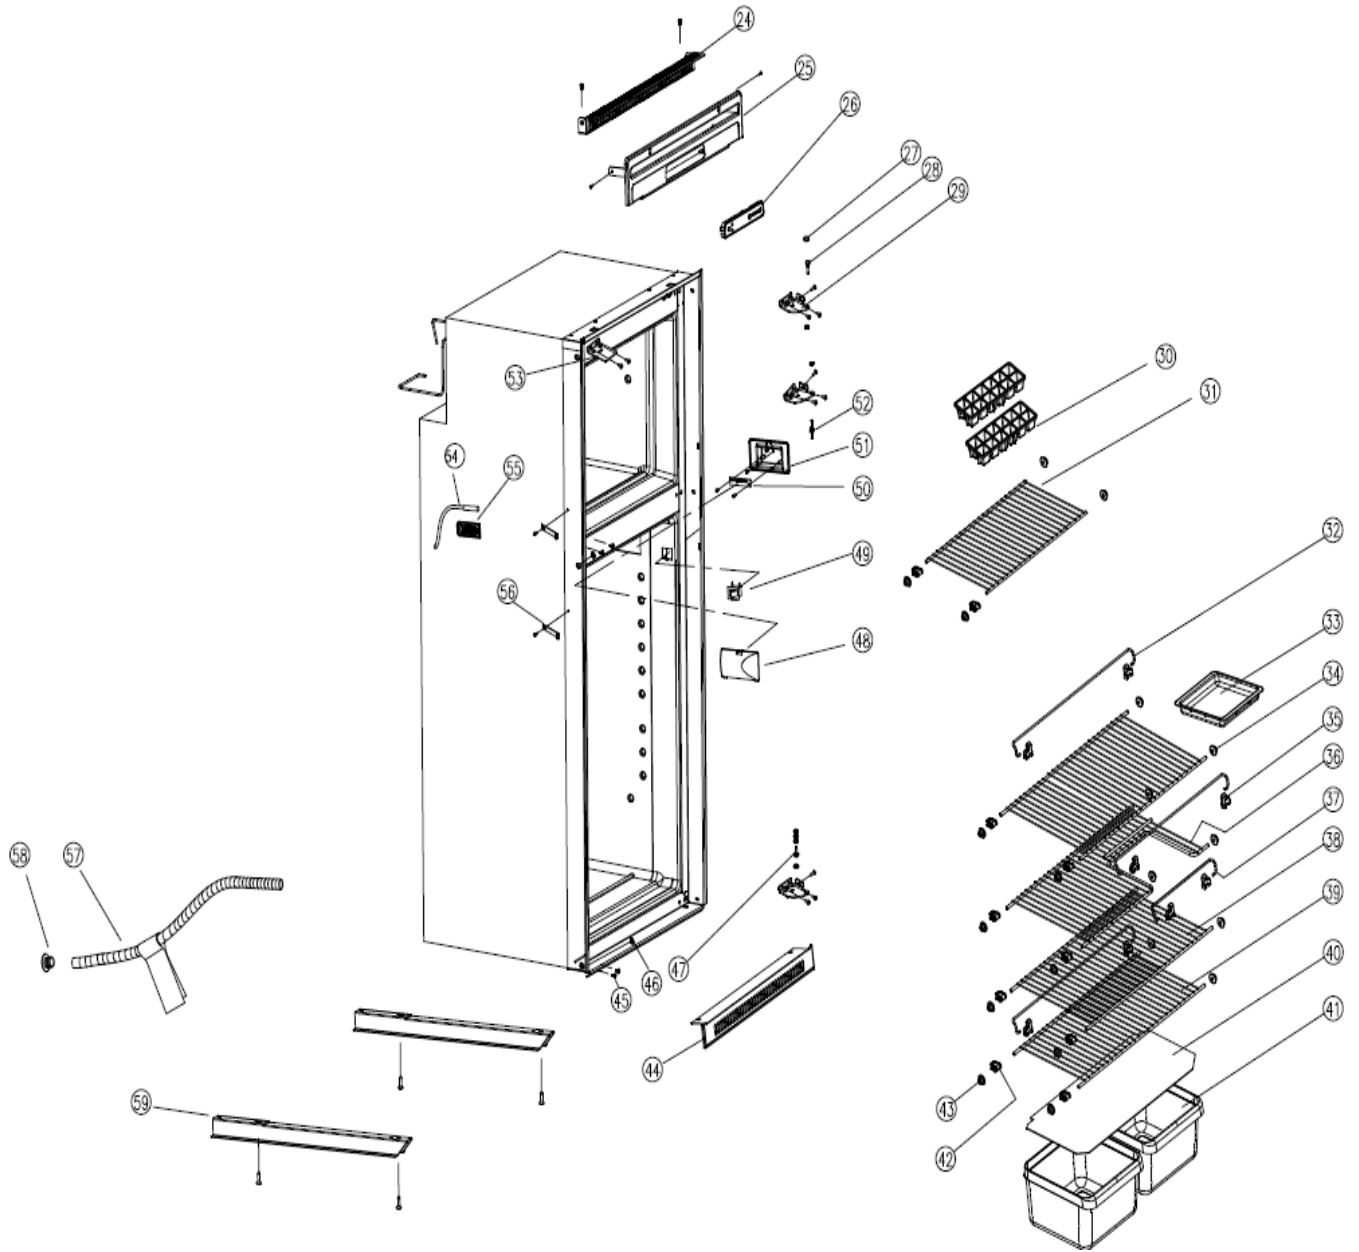

Product Name: RPD218

Item Code: RPD218
SKU: 9105306095
Production: PRO
Release Date: 20/10/14