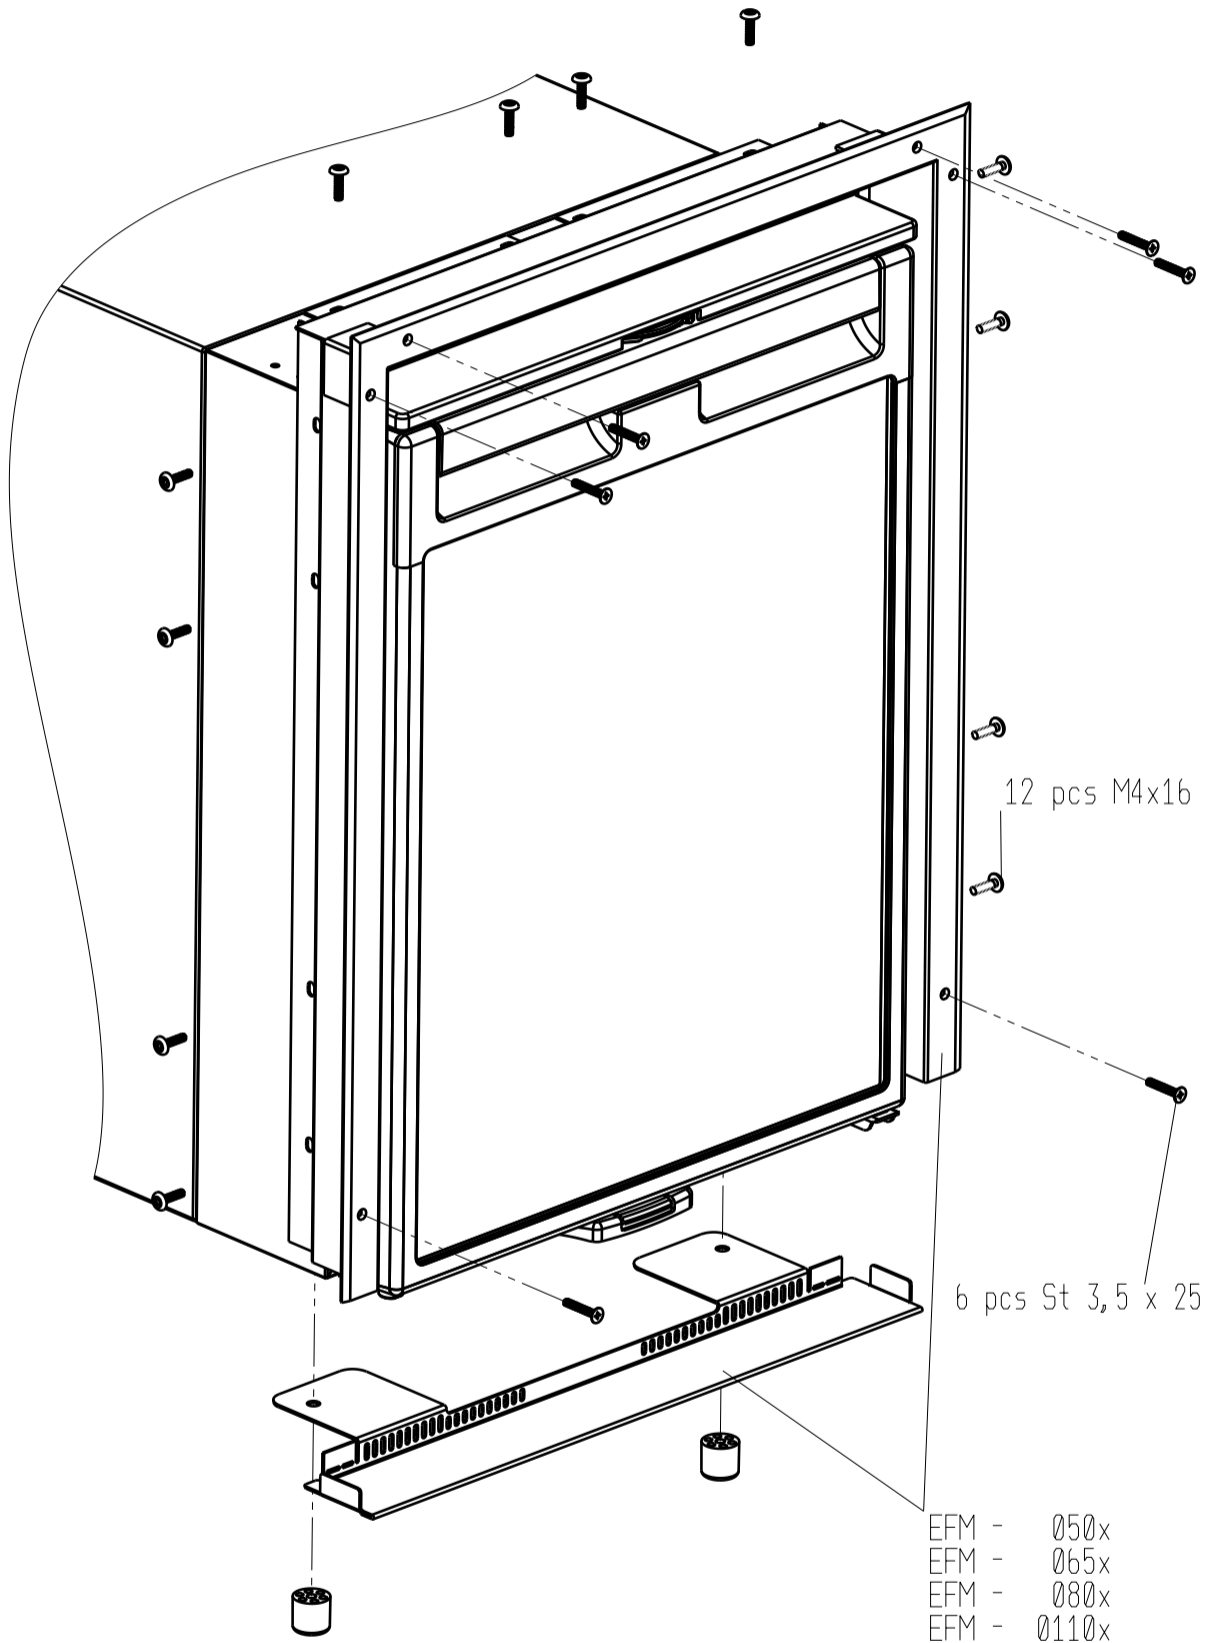

Installation Flush-Mount-Frame

444 510 0274

12 pcs M4x16

6 pcs St 3,5 x 25